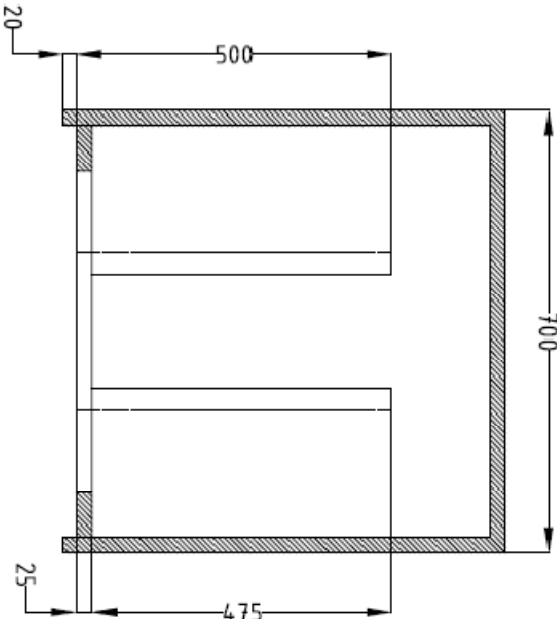

# Graphs

Drawing

**B&C Speakers SUB 21**  
Internal Volume : 210 liters  
Tuning Frequency = 35 Hz  
Dimensions in millimeters