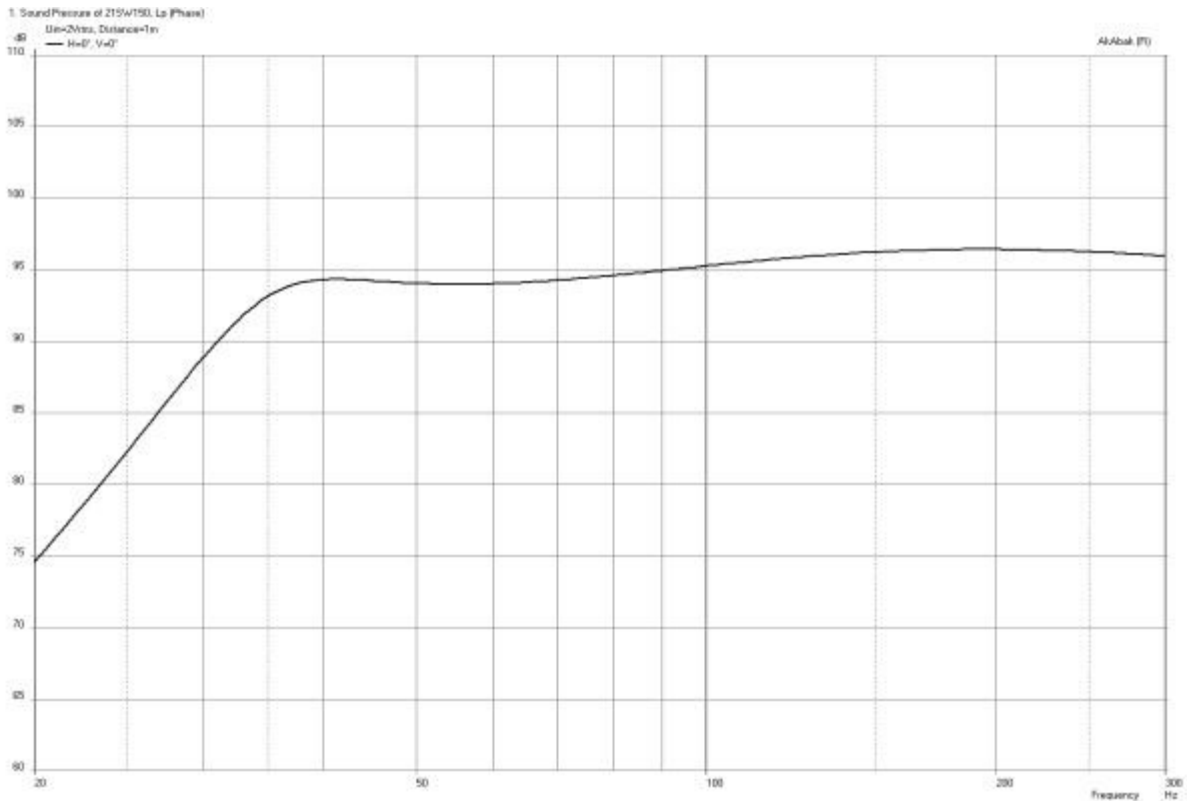

Max Peak SPL 133 dB

Max Long SPL 127 dB

# Graphs

Drawing

**B&C Speakers SUB 21**  
Internal Volume : 210 liters  
Tuning Frequency = 35 Hz  
Dimensions in millimeters