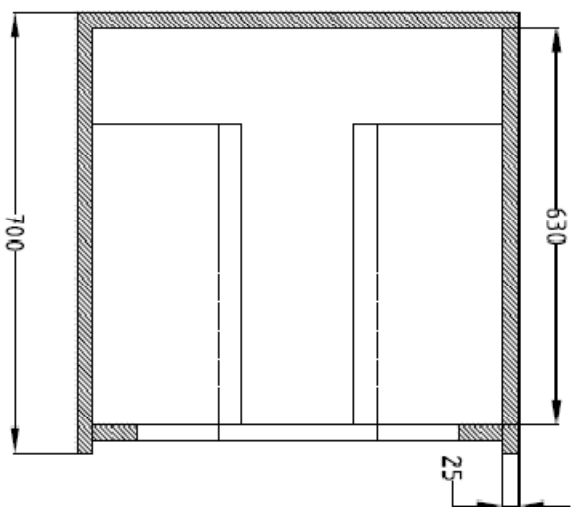

# Graphs

Drawing

**B&C Speakers SUB 21**  
Internal Volume : 210 liters  
Tuning Frequency = 35 Hz  
Dimensions in millimeters