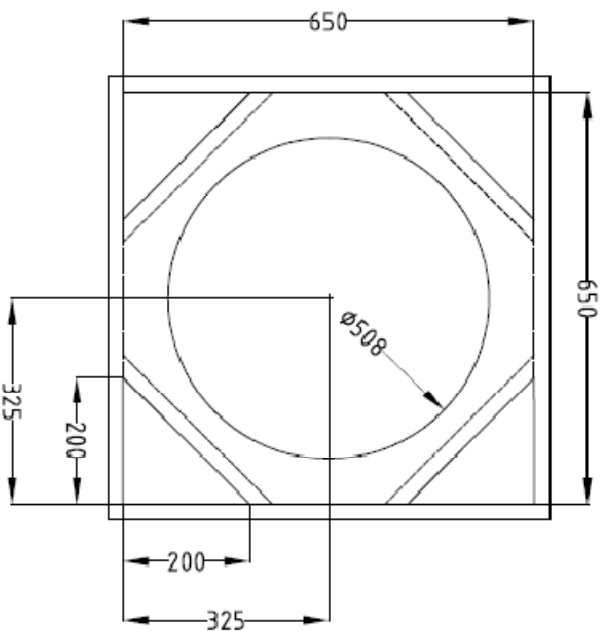

# Graphs

Drawing

**B&C Speakers SUB 21**  
Internal Volume : 210 liters  
Tuning Frequency = 35 Hz  
Dimensions in millimeters