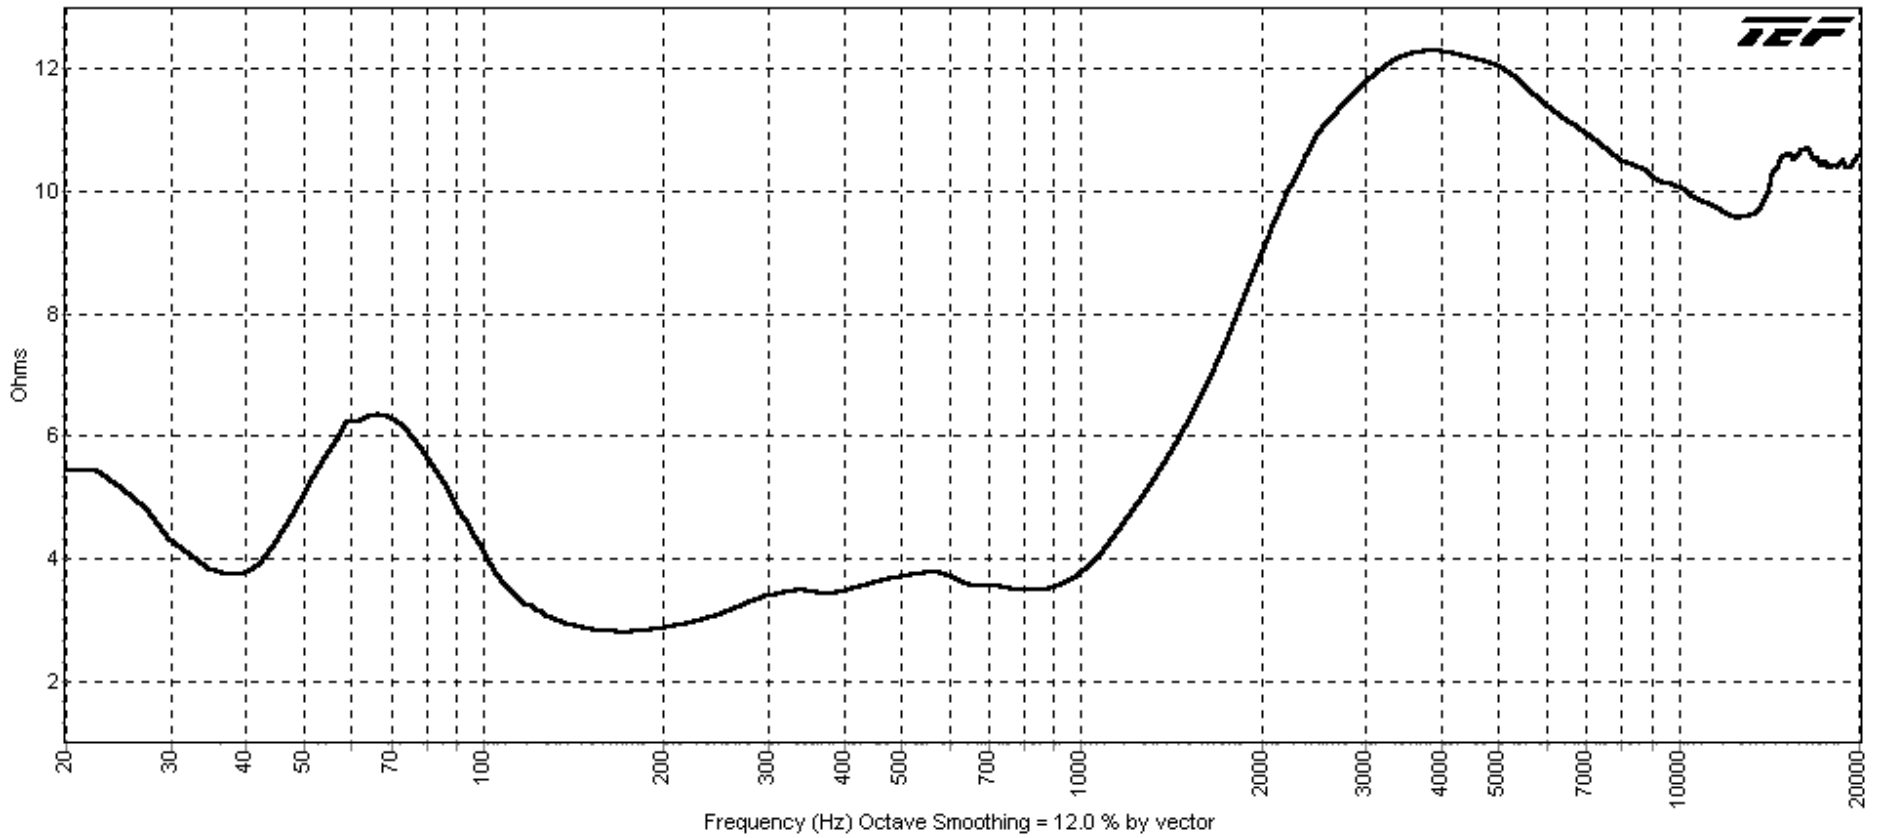

F2152A ALL.....+NET AUG24.tds

8192 Samples in 99.0 s, Frequency Res = 14.2 Hz, Time Res = 70.39 ms (79.54 feet)

Z.....F2152A ALL.....+NET AUG24

8192 Samples, Frequency Res = 26.2 Hz

<b>F2152A</b>
Material 18mm Birch Plywood