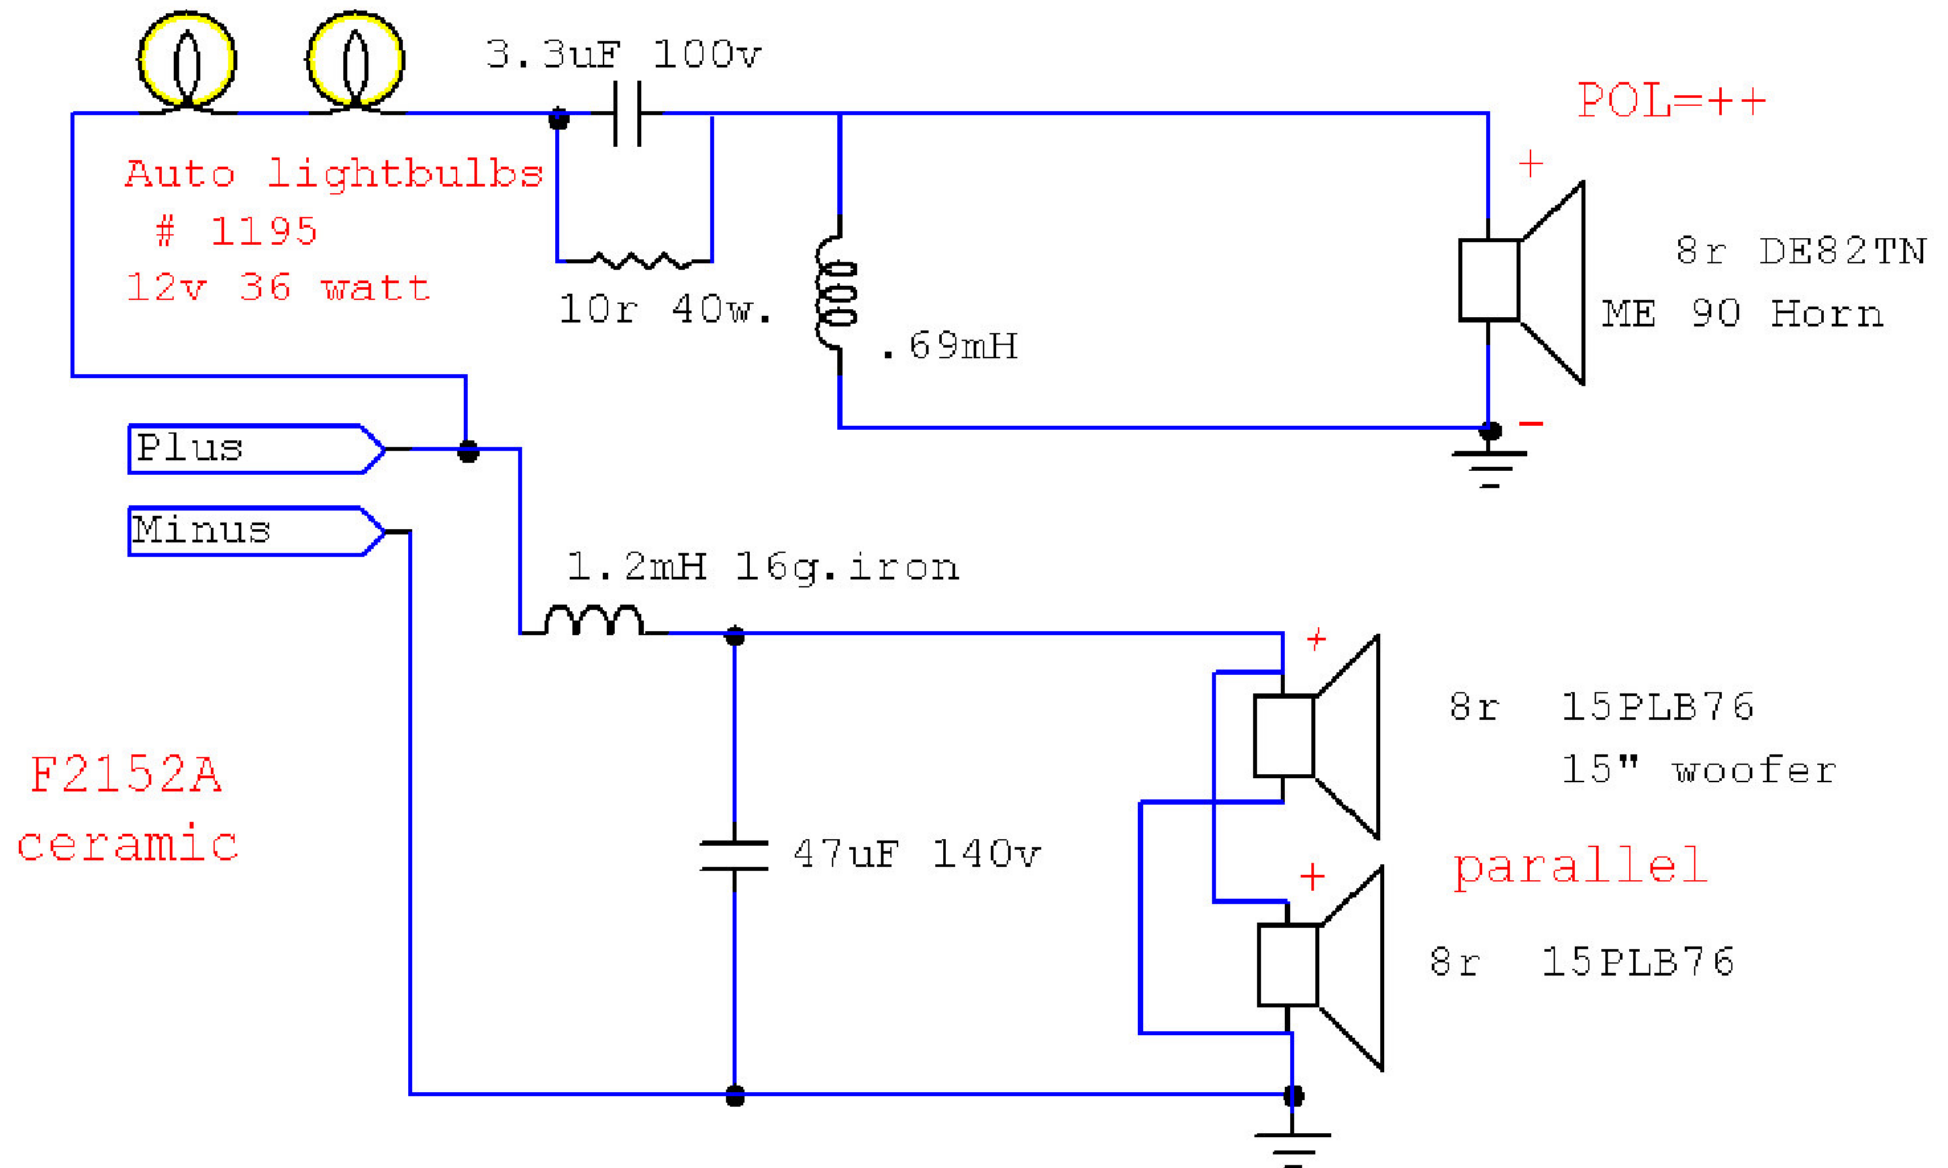

F2152A ALL.....+NET AUG24.tds

8192 Samples in 99.0 s, Frequency Res = 14.2 Hz, Time Res = 70.39 ms (79.54 feet)

Z.....F2152A ALL.....+NET AUG24

8192 Samples, Frequency Res = 26.2 Hz

<b>F2152A</b>
Material 18mm Birch Plywood