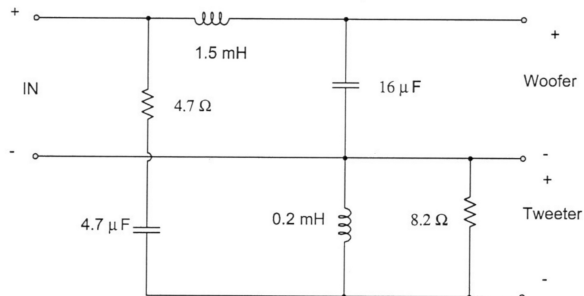

FB08CX21

8Ω

Crossovers

DESCRIPTION

Dedicated crossover network for 8CX21 coaxial speaker

SPECIFICATIONS

Nominal Impedance	8 Ω
Filter Type	Two Way
Low-pass Slope	12.0 dB/oct
High-pass Slope	12.0 dB/oct
Overall Dimensions	107x96 mm (4.21x3.78 in)