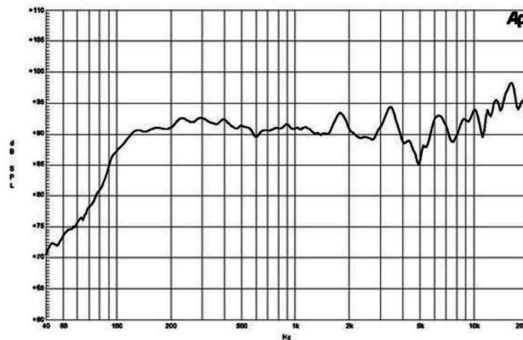

FB08CX21

8Ω

Crossovers

DESCRIPTION

Dedicated crossover network for 8CX21 coaxial speaker

SPECIFICATIONS

Nominal Impedance	8 Ω
Filter Type	Two Way
Low-pass Slope	12.0 dB/oct
High-pass Slope	12.0 dB/oct
Overall Dimensions	107x96 mm (4.21x3.78 in)