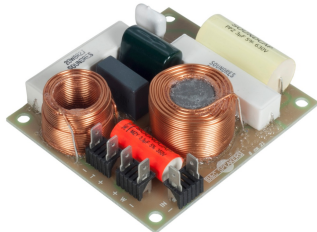

FB08CX21

8Ω

Crossovers

DESCRIPTION

Dedicated crossover network for 8CX21 coaxial speaker

SPECIFICATIONS

Nominal Impedance	8 Ω
Filter Type	Two Way
Low-pass Slope	12.0 dB/oct
High-pass Slope	12.0 dB/oct
Overall Dimensions	107x96 mm (4.21x3.78 in)