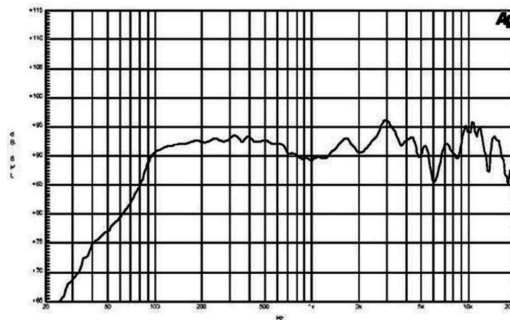

FB10NCX

8Ω

Crossovers

DESCRIPTION

Dedicated crossover network for 10NCX coaxial speaker

SPECIFICATIONS

| | |
|--------------------|---------------------------|
| Nominal Impedance | 8 Ω |
| Filter Type | Two Way |
| Low-pass Slope | 12.0 dB/oct |
| High-pass Slope | 12.0 dB/oct |
| Overall Dimensions | 117x105 mm (4.61x4.13 in) |

MOUNTING AND SHIPPING INFO

| | |
|----------------|-----------------------------------|
| Net Weight | 0.6 kg (1.32 lb) |
| Shipping Units | 1 |
| Shipping Box | 120x125x35 mm (4.72x4.92x1.38 in) |