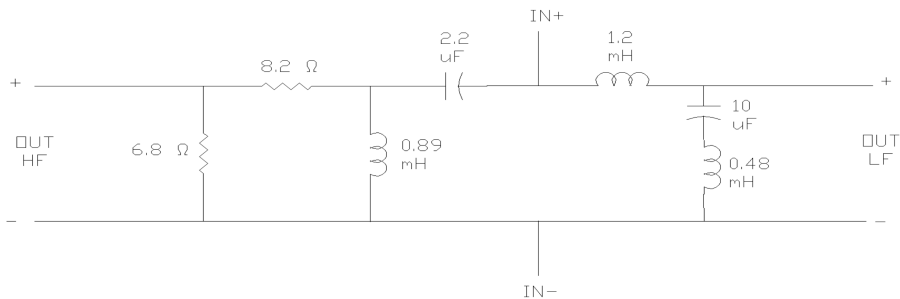

FB10NCX

8Ω

Crossovers

DESCRIPTION

Dedicated crossover network for 10NCX coaxial speaker

SPECIFICATIONS

| | |
|--------------------|---------------------------|
| Nominal Impedance | 8 Ω |
| Filter Type | Two Way |
| Low-pass Slope | 12.0 dB/oct |
| High-pass Slope | 12.0 dB/oct |
| Overall Dimensions | 117x105 mm (4.61x4.13 in) |

MOUNTING AND SHIPPING INFO

| | |
|----------------|-----------------------------------|
| Net Weight | 0.6 kg (1.32 lb) |
| Shipping Units | 1 |
| Shipping Box | 120x125x35 mm (4.72x4.92x1.38 in) |