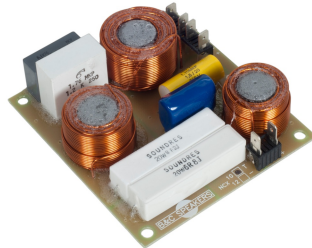

FB10NCX

8Ω

Crossovers

DESCRIPTION

Dedicated crossover network for 10NCX coaxial speaker

SPECIFICATIONS

| | |
|--------------------|---------------------------|
| Nominal Impedance | 8 Ω |
| Filter Type | Two Way |
| Low-pass Slope | 12.0 dB/oct |
| High-pass Slope | 12.0 dB/oct |
| Overall Dimensions | 117x105 mm (4.61x4.13 in) |