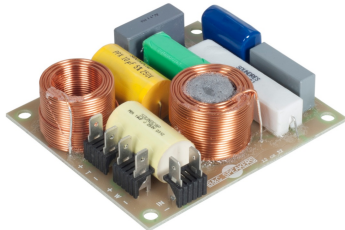

FB12CX32

8Ω

Crossovers

DESCRIPTION

Dedicated crossover network for 12CX32 coaxial speaker

SPECIFICATIONS

Nominal Impedance	8 Ω
Filter Type	Two Way
Low-pass Slope	12.0 dB/oct
High-pass Slope	12.0 dB/oct
Overall Dimensions	107x96 mm (4.21x3.78 in)