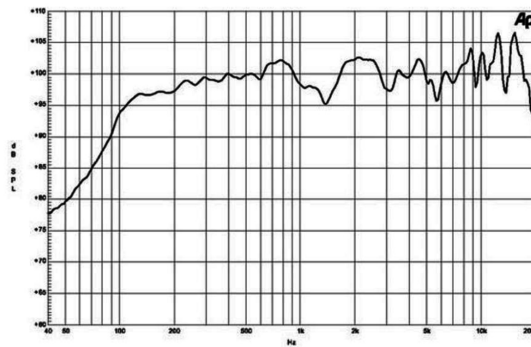

FB12CX32

8Ω

Crossovers

DESCRIPTION

Dedicated crossover network for 12CX32 coaxial speaker

SPECIFICATIONS

Nominal Impedance	8 Ω
Filter Type	Two Way
Low-pass Slope	12.0 dB/oct
High-pass Slope	12.0 dB/oct
Overall Dimensions	107x96 mm (4.21x3.78 in)