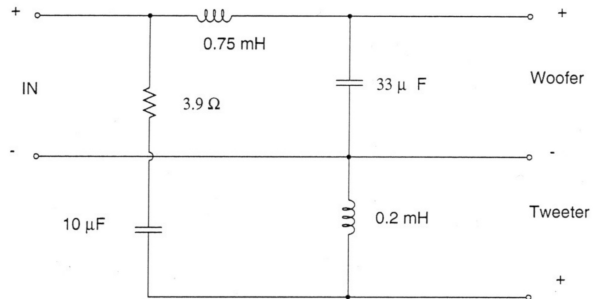

FB12CX32

8Ω

Crossovers

DESCRIPTION

Dedicated crossover network for 12CX32 coaxial speaker

SPECIFICATIONS

Nominal Impedance	8 Ω
Filter Type	Two Way
Low-pass Slope	12.0 dB/oct
High-pass Slope	12.0 dB/oct
Overall Dimensions	107x96 mm (4.21x3.78 in)