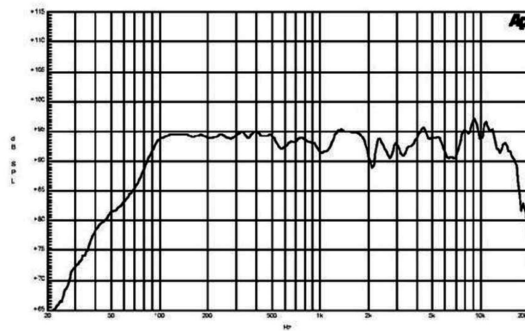

FB12NCX

8Ω

Crossovers

DESCRIPTION

Dedicated crossover network for 12NCX coaxial speaker

SPECIFICATIONS

Nominal Impedance	8 Ω
Filter Type	Two Way
Low-pass Slope	12.0 dB/oct
High-pass Slope	12.0 dB/oct
Overall Dimensions	117x105 mm (4.61x4.13 in)