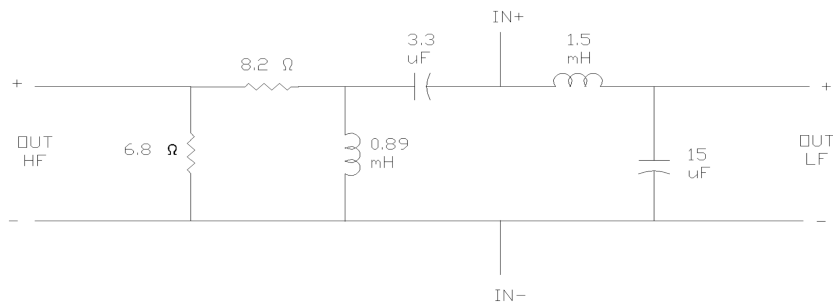

FB12NCX

8Ω

Crossovers

DESCRIPTION

Dedicated crossover network for 12NCX coaxial speaker

SPECIFICATIONS

Nominal Impedance	8 Ω
Filter Type	Two Way
Low-pass Slope	12.0 dB/oct
High-pass Slope	12.0 dB/oct
Overall Dimensions	117x105 mm (4.61x4.13 in)

MOUNTING AND SHIPPING INFO

Net Weight	0.5 kg (1.1 lb)
Shipping Units	1
Shipping Box	120x125x35 mm (4.72x4.92x1.38 in)