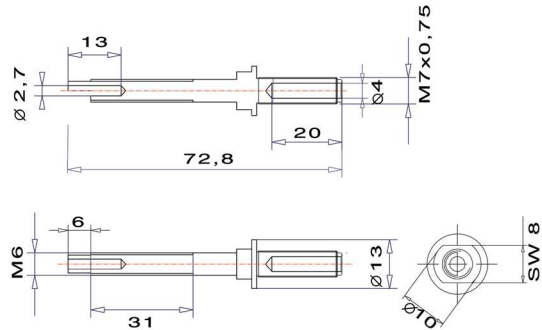

**Terminals
Terminal Posts**

Inner Excellence

Binding posts 670

Binding posts 670 Evo

Copper terminal M6 isometric representation

Binding posts 670, 2 red + 2 black

2 pair
[€]

TPCU670C	Pure copper Classic	139,90
TPCU670E	Pure copper EVO	139,90
TPCU670GC	Copper gold-plated Classic	169,90
TPCU670GE	Copper gold-plated EVO	169,90

All terminal posts are also offered un-assembled as TPCU-OEM for efficient construction.